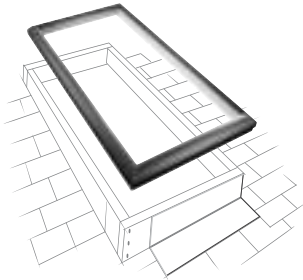

FCM® Fixed Curb Mount Skylight

CURB MOUNT *Quality skylight designed for curb mount installations*

Sizes w x h (inches)	2222	2234	2246	3030	3046	3434	4646
Inside curb	22½ x 22½	22½ x 34½	22½ x 46½	30½ x 30½	30½ x 46½	34½ x 34½	46½ x 46½
Outside curb	25½ x 25½	25½ x 37½	25½ x 49½	33½ x 33½	33½ x 49½	37½ x 37½	49½ x 49½
Skylight frame	26⅝ x 26⅝	26⅝ x 38⅝	26⅝ x 50⅝	34⅝ x 34⅝	34⅝ x 50⅝	38⅝ x 38⅝	50⅝ x 50⅝

Custom sizes available, call for pricing and delay.

GLASS & CLADDING

Comfort - Aluminum clad

Tempered, Low-E², argon gas-filled

ComfortPlus - Aluminum clad

Laminated, Low-E², argon gas-filled

Added safety, UV protection